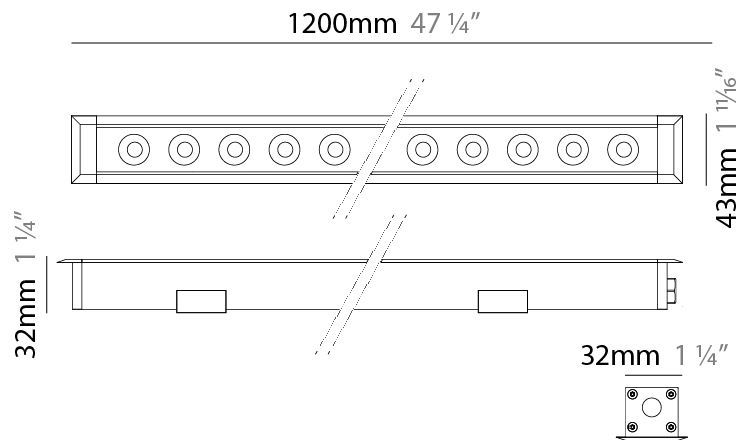

PROJECT	_____
TYPE	_____
SPECIFIER	_____
QUANTITY	_____
DATE	_____

MINI CORNICHE RECESSED

E91639-

base number   Finish Options   Lens Options

1. To build a product code in our configurator select the specify button on the base model # product page
2. To build a manual product code on this datasheet choose from the options listed below in blue font and add the suffix to the base model #

GENERAL

Series: Mini Corniche
Brand: Platek
Division: Exterior
Mounting Type: Recessed
Mounting Location: In-Ground
Subcategory: Walk Over

PHYSICAL

Shape: Rectangle
Length (mm): 1220
Length (in): 48 1/2
Width (mm): 43
Width (in): 1 5/8
Height (mm): 32
Height (in): 1 1/4
Light Distribution: Uplight
Screws: A4 stainless steel
Diffuser: Clear tempered glass
Gasket: Gore-Tex valve to prevent condensation
Fixture Finish: [BLK / WHI / GRY / COR / ANT / BRZ](#)
Fixture Material: Extruded Aluminum

ELECTRICAL

Lamp Type: LED
Total Output Wattage (W): 46
Dimming: Bluetooth technology or DMX
Control Gear: DMX
Driver Included: No
Driver Location: Remote
Driver Type: Constant Current - Universal
Driver Class: Class 2
Input Voltage (V): 120 - 277
Constant Current (MA): 500

LED

Number of LEDs: 32
Color Temperature (°K): RGBW
CRI: >80 CRI
Lamp Life (hrs): 60000
Special LEDs offerings: RGBW

OPTICAL

Optic°: [26 / 47 / ELL](#)

RATINGS AND CERTIFICATIONS

Certified By: Certified for North American Standards
IP rating: IP67
IK Rating: IK07
Bug Rating: B1 U0 G0